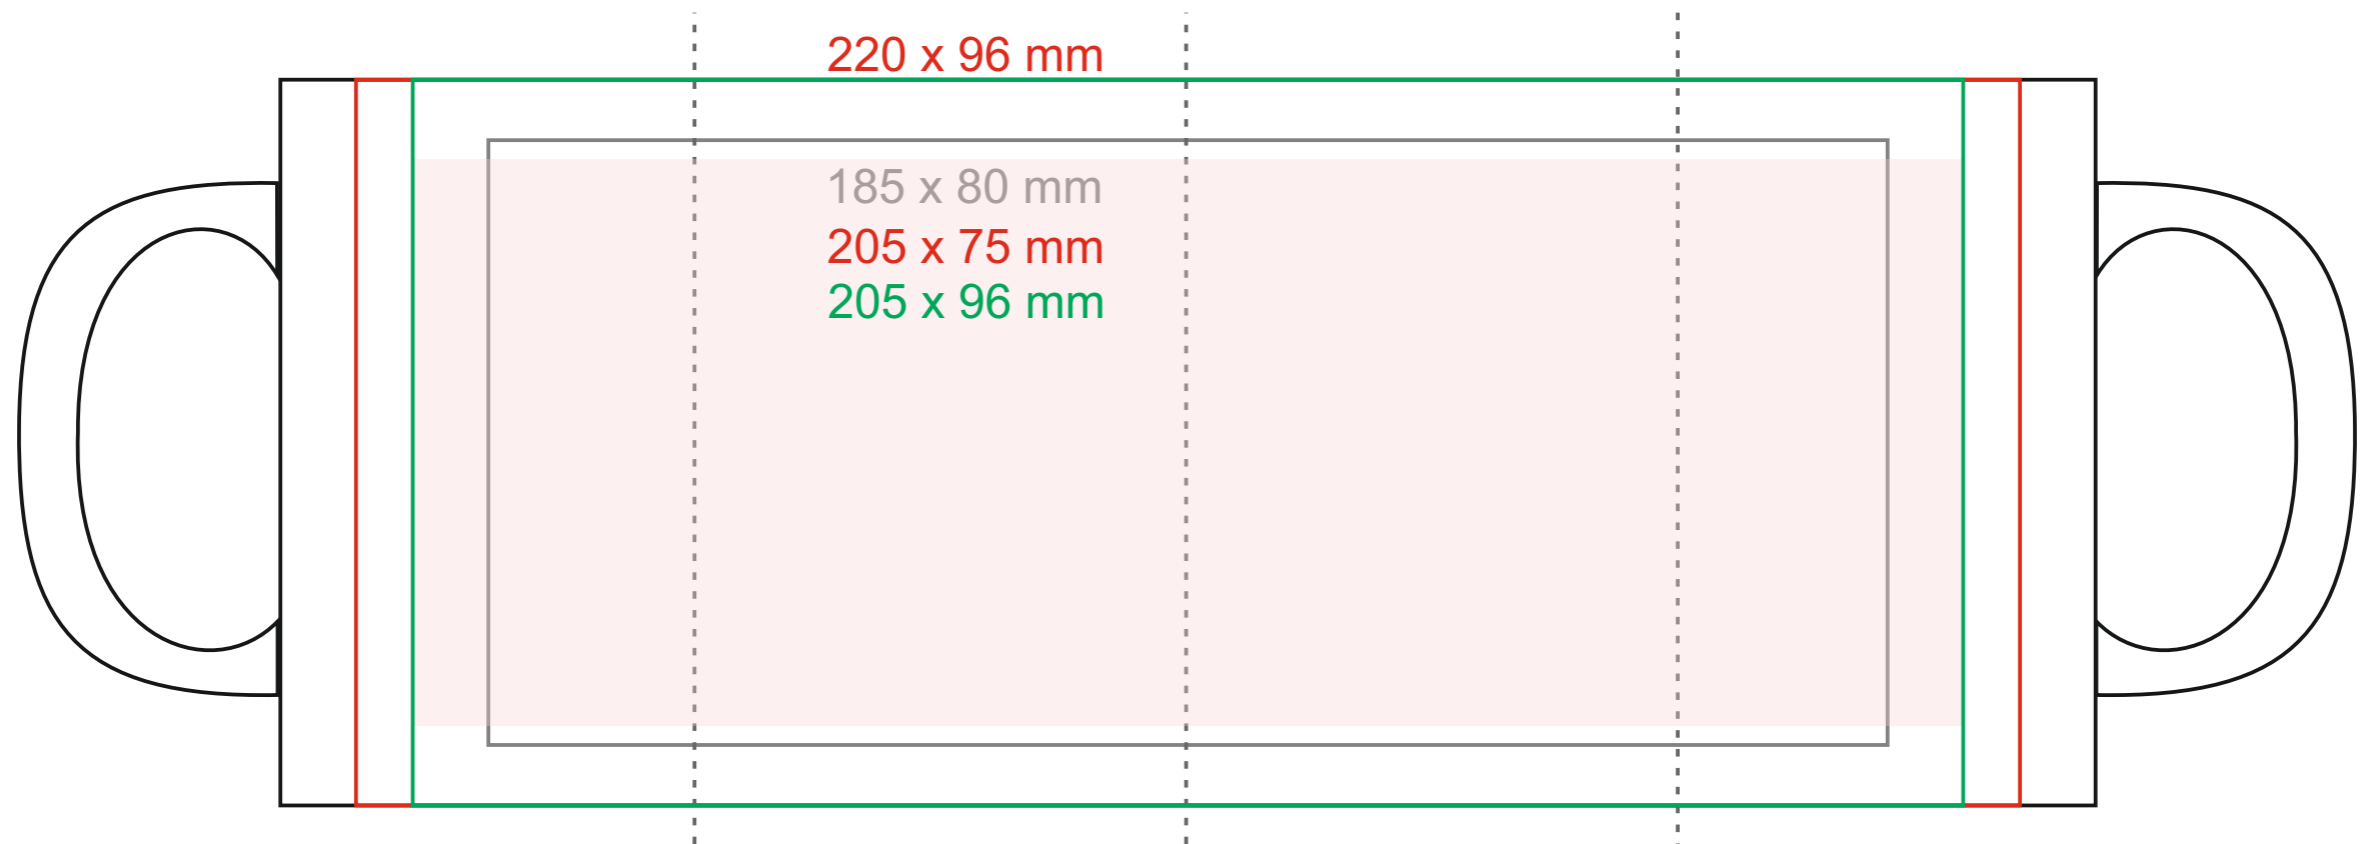

# M\_087 Tomek Magic matt

300 ml / h: 96 mm / Ø 80 mm

[Come preparare il materiale di stampa?](#)

significato

- Magic Maser
- Project with small elements (safe area printing for small elements and texts)
- Logo +
- Magic Smart